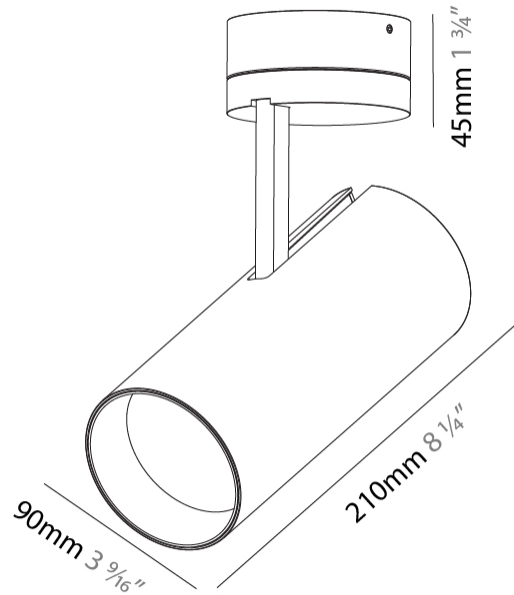

GENERAL

Series: Imagine
Subseries: Imagine 90
Partner: Prolicht
Division: Architectural
Installation: Surface
Product Type: Spots
Mounting Location: Ceiling
Light Distribution: Adjustable

PHYSICAL

Aperture Sizes - Downlights: 3"
Shape: Cylinder
Diameter (mm): 90
Diameter (in): 3 9/16
Height (mm): 210
Height (in): 8 1/4
Max. Overall Height (mm): 255
Max. Overall Height (in): 10 1/16
Weight (kg): 1.184
Weight (lbs): 2.60
Fixture Finish: SSR / BKV / CWI / CRY / HAB / UFT / ITA / RUA / FTG / MYG / LOD / PUS / FRO / FUP / KIA / POP / BLS / SPG / MEY / GOH / CHC / COM / ABZ / JAG / OBR / MOS / ROR
Fixture Material: Aluminum Die Cast

ELECTRICAL

Lamp Type: LED (Zhaga Standard)
Input Wattage (W): 28.6
Total Output Wattage (W): 26
Dimming: Tri-Mode (Non-Dimming and Phase Dimming (120Vac only) and 0-10V Dimming)
Driver Included: Yes
Driver Location: Integrated
Driver Type: Constant Current - Universal
Driver Class: Class 2
Input Voltage (V): 120 - 277
Constant Current (MA): 700

LED

Number of LEDs: 1
Color Temperature (°K): 2700 / 3000 / 3500 / 4000
Max. Delivered Lumen (lm): 2210 / 2270 / 2391 / 2440
CRI: >90 CRI
Lamp Life (hrs): 50000

OPTICAL

Reflector: 18 / 26 / 40
Adjustability: Rotational 350°; Tilt 90°

RATINGS AND CERTIFICATIONS

Certified By: Certified for North American Standards
IP rating: IP20