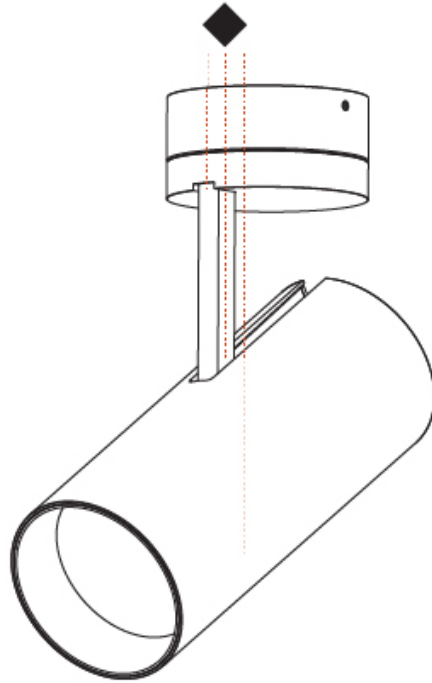

A3D115-

PROJECT _____

TYPE _____

SPECIFIER _____

QUANTITY _____

DATE _____